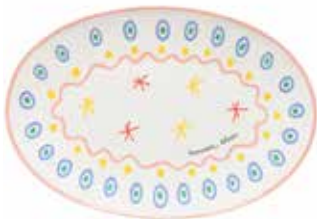

**Oval platter
summer bliss 45**
GOA451-SUM
45 x 31.1 H4.1 cm
[1]